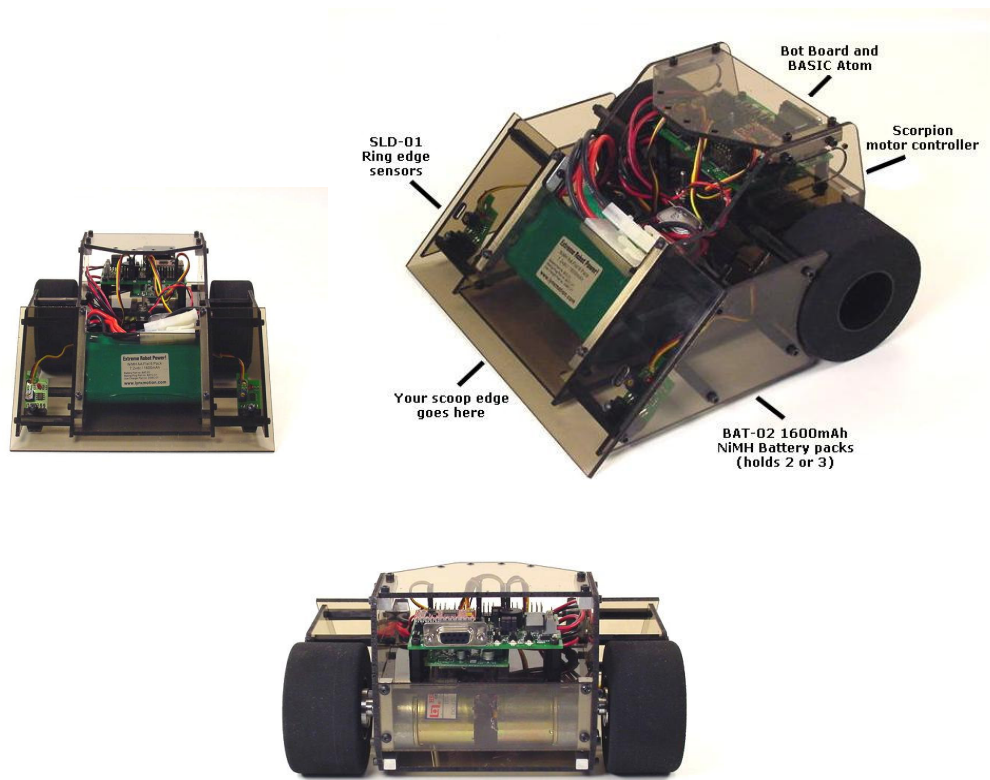

## Viper Sumo Robot

### Model Number[WHEEL\_VSR 4-KT]

#### Viper Sumo Robot Kit

- Robot chassis and motors only, no electronics
- Affordable 2WD Sumo Rolling Chassis
- Bullet Proof Laser-cut Lexan
- Aluminum Reinforced Chassis Design
- Precision laser cut Lexan structural components
- 2 sets of 2-7/8" Wheels and Hubs
- 2 Gear Head Motors

#### Sumo Robots Specs

- Maximum Weight = 3kg (6.6lbs)
- Maximum Height = No Limit
- Maximum Width = 20cm (7.875")
- Maximum Length = 20cm (7.875")