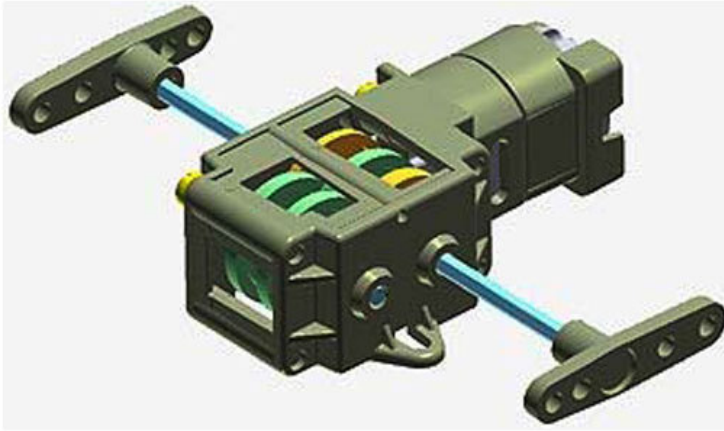

**MODEL: SINGLE GEARBOX 4-SPEED, 70167****STOCK CODE: 240300004****Description**

This single gearbox is essentially half of the Tamiya double gearbox. It is a compact, single gearbox features single motor and choice of 4 gear ratios. Its smooth and reliable movement ensures stable construction and running. A FA-130 metal brushes motor is included. This gear motor requires assembly. Assembly guide is included.

**Specification**

- Gear Ratio: 12.7:1, 38.2:1, 114.7:1, 344.2:1
- Motor: FA-130, 1 unit
- Operating Voltage: 1.5V-3.0VDC
- Shafts: 3mm hex, 105mm long
- Includes motor cover and crank arm.